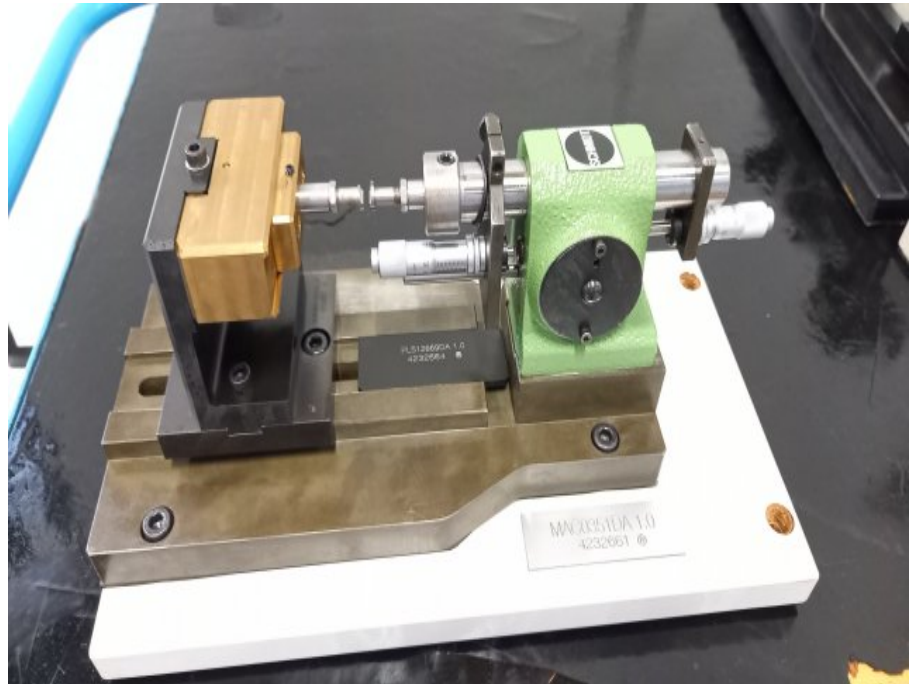

SCHMIDT PLS12669DA 1.0

Kind : Mechanical press
Brand : SCHMIDT
Model : PLS12669DA 1.0
Stock Nr : P2190

TECHNICAL DETAILS

- See photos