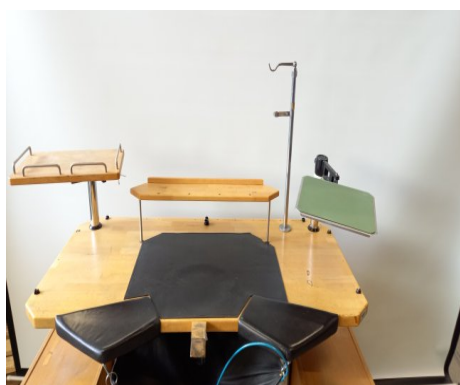

## - Etabli

**Kind :** Industrial furniture

**Brand :** -

**Model :** Etabli

**Stock Nr :** P2160

Adjustable jeweller's workbench

### TECHNICAL DETAILS

- Dimensions(length-depth-height) : 1500 x 800 x 1300 [mm]
- Drawer box : 2
- Drawers : 2 x 4
- Weight : 125 kg