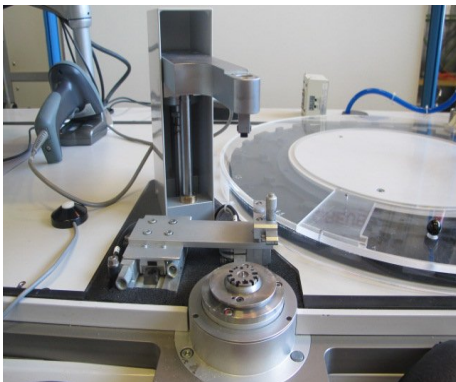

## LEUREUX

**Kind :** Clinching machine  
**Brand :** LEUREUX  
**Stock Nr :** P1619

For wall lamp riveting

### TECHNICAL DETAILS

Same as on photos